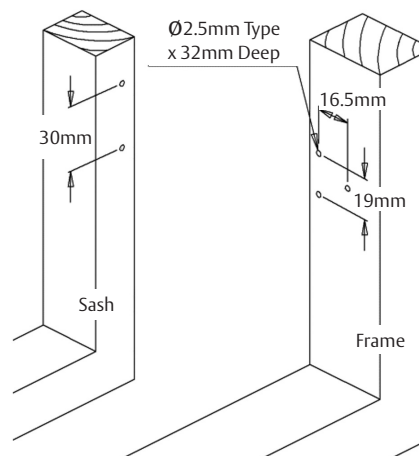

Securistay

Window Restrictor

Aluminium

Timber

Timber

RES-FLY-016 0709NZ