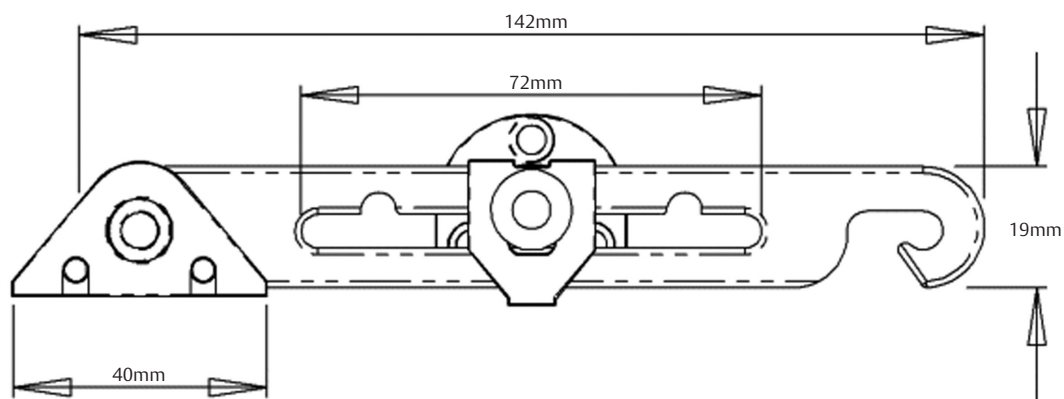

Timber Securistay is shown