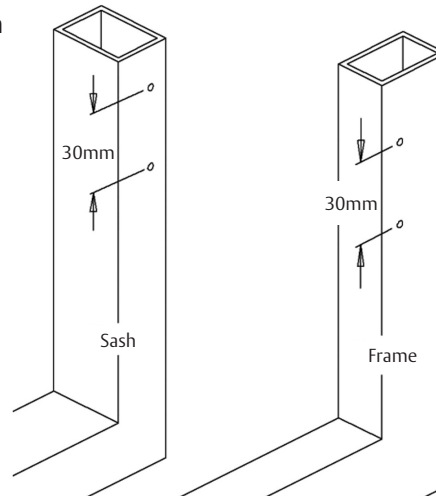

Aluminium

Timber